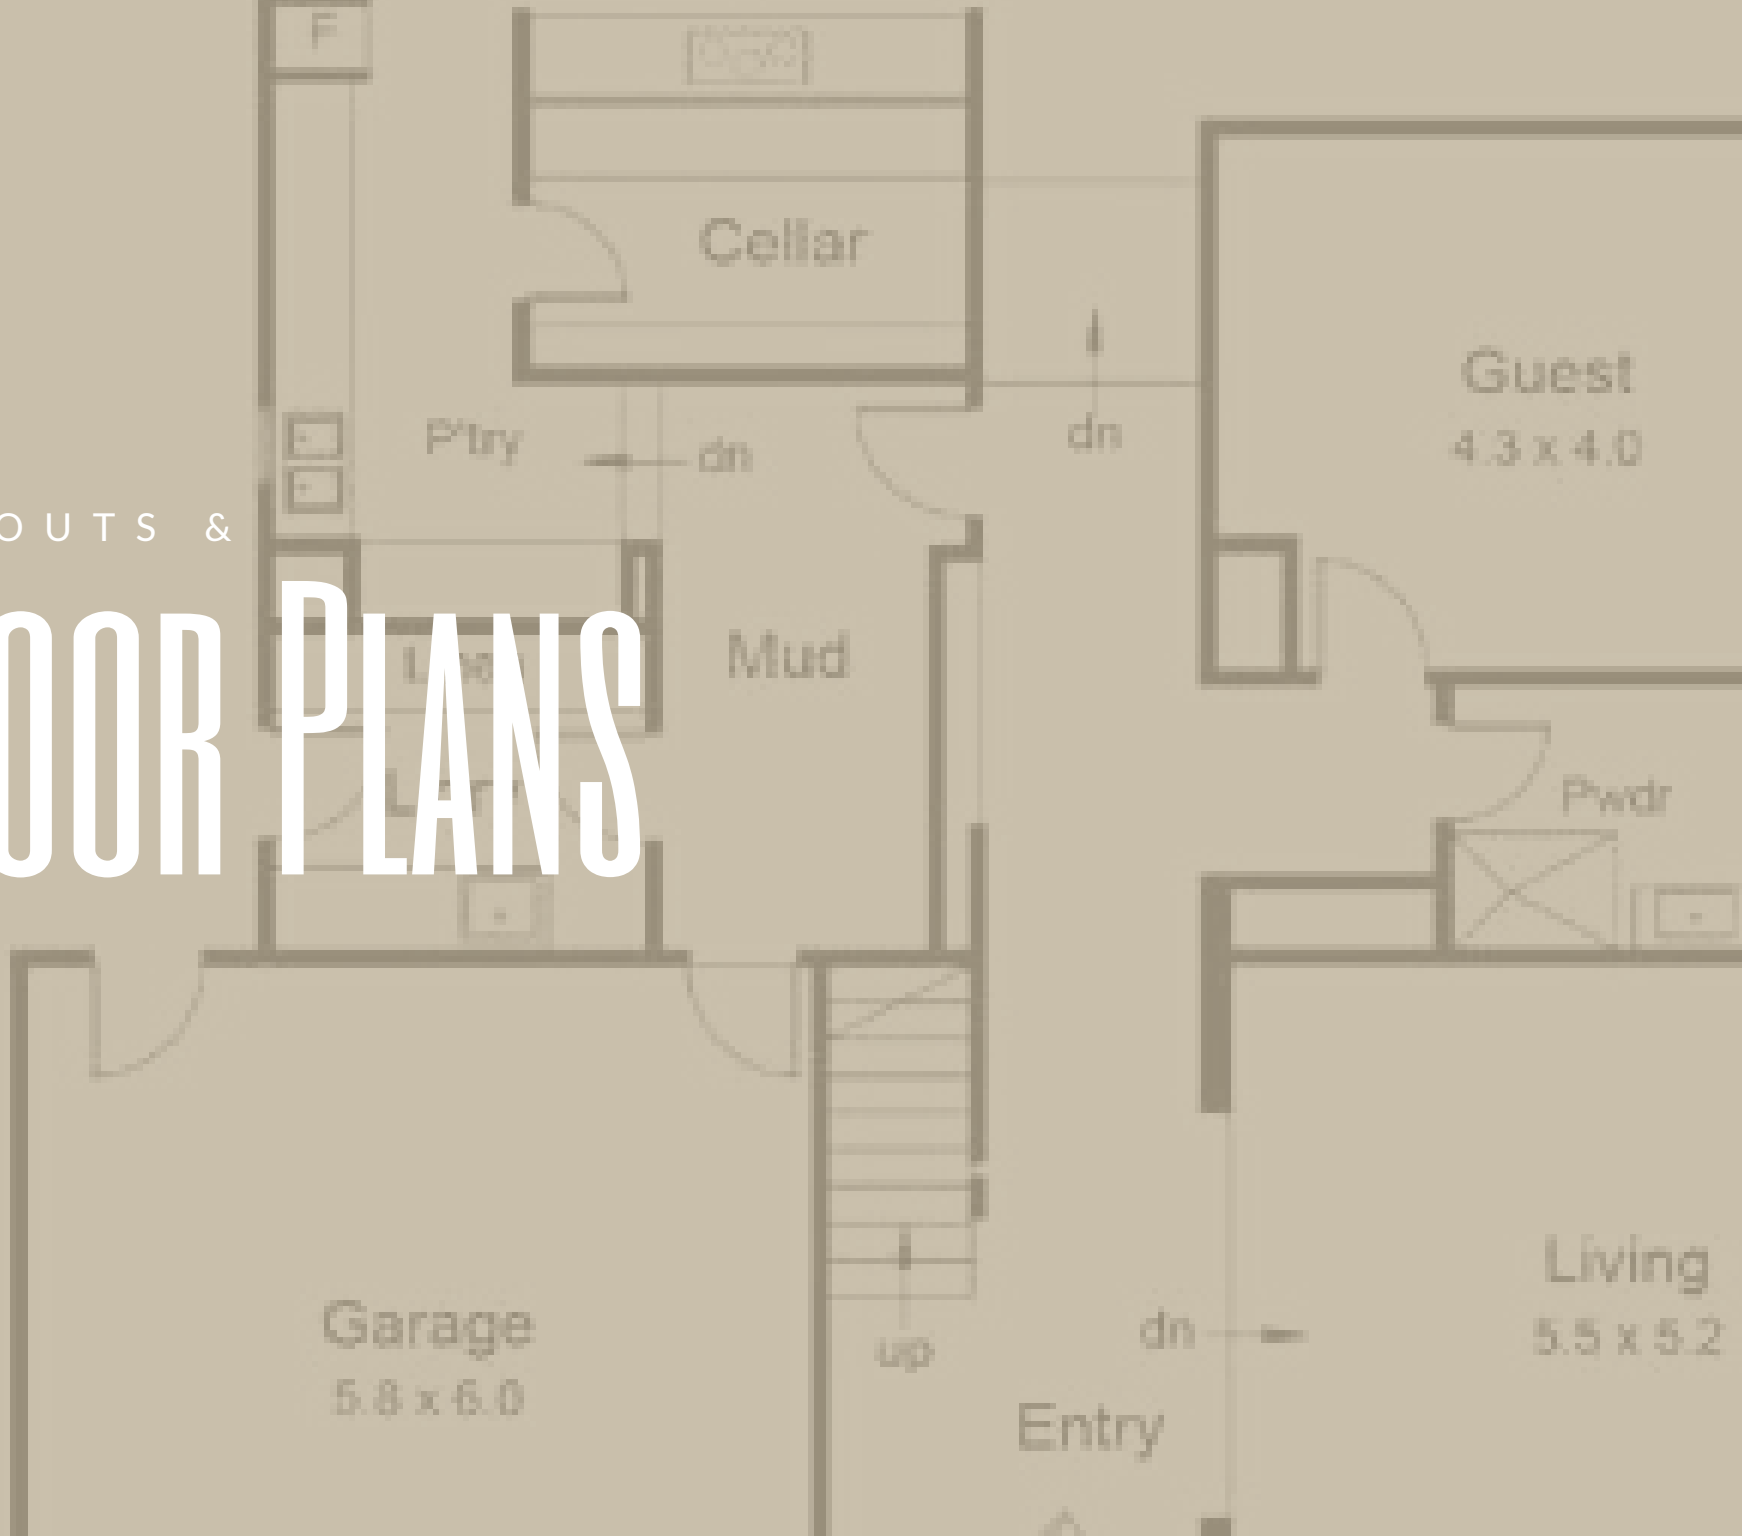

LAYOUTS &

FLOOR PLANS